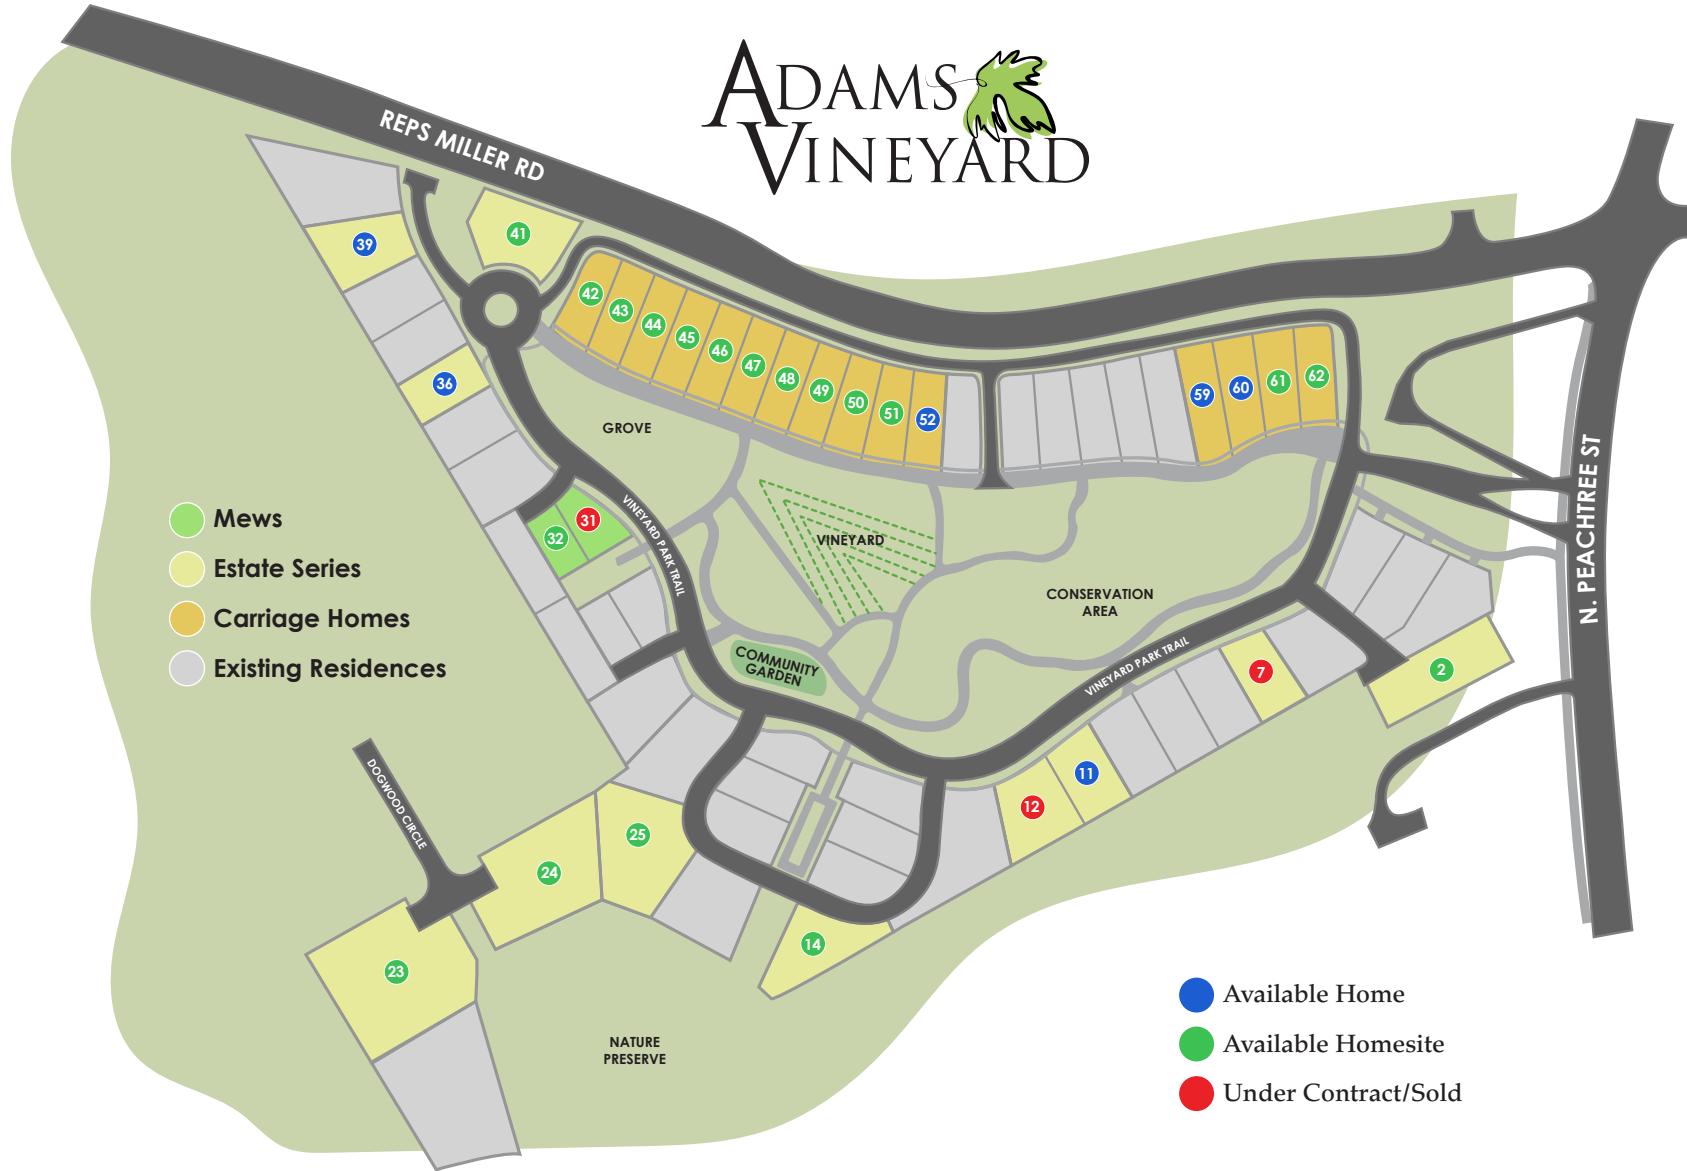

ADAMS VINEYARD

PeachtreeResidential.com | 404-597-9421 | drogers@peachtreeres.com