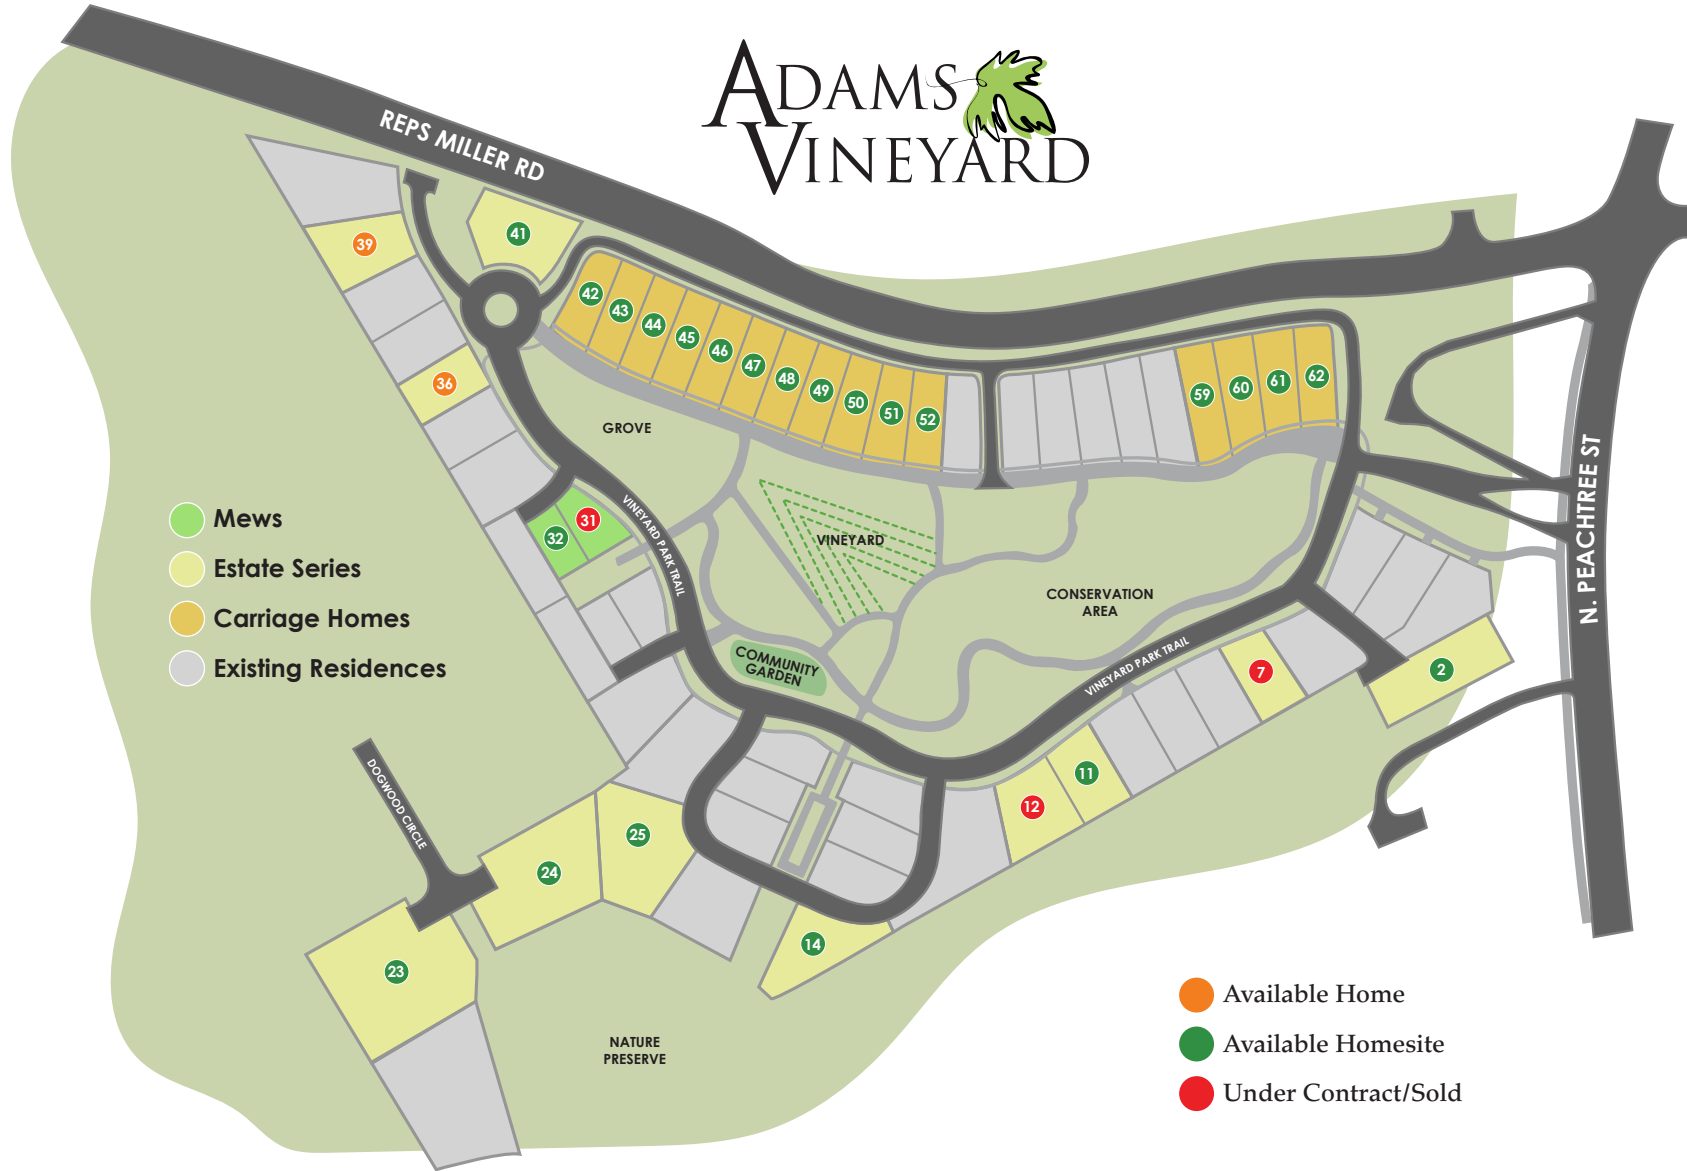

# ADAMS VINEYARD

PeachtreeResidential.com | 404-597-9421 | drogers@peachtreeres.com