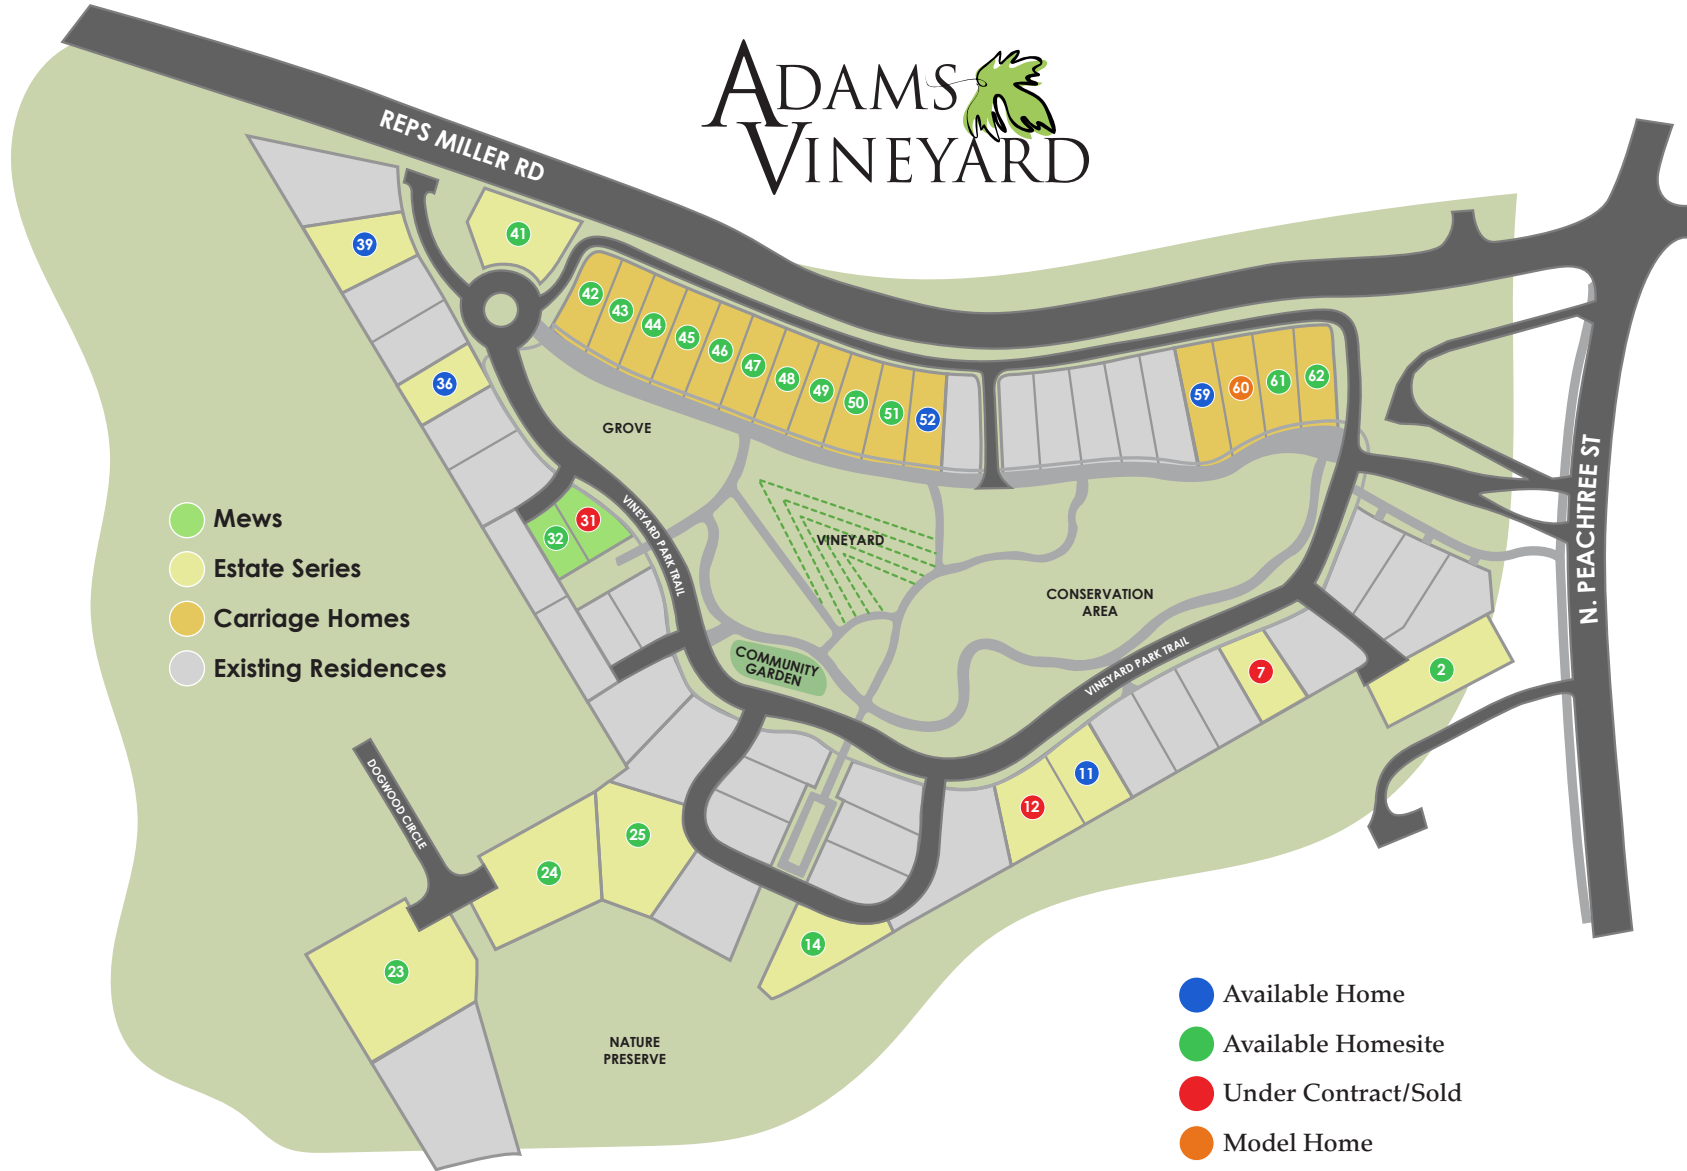

ADAMS VINEYARD

PeachtreeResidential.com | 404-597-9421 | drogers@peachtreeres.com