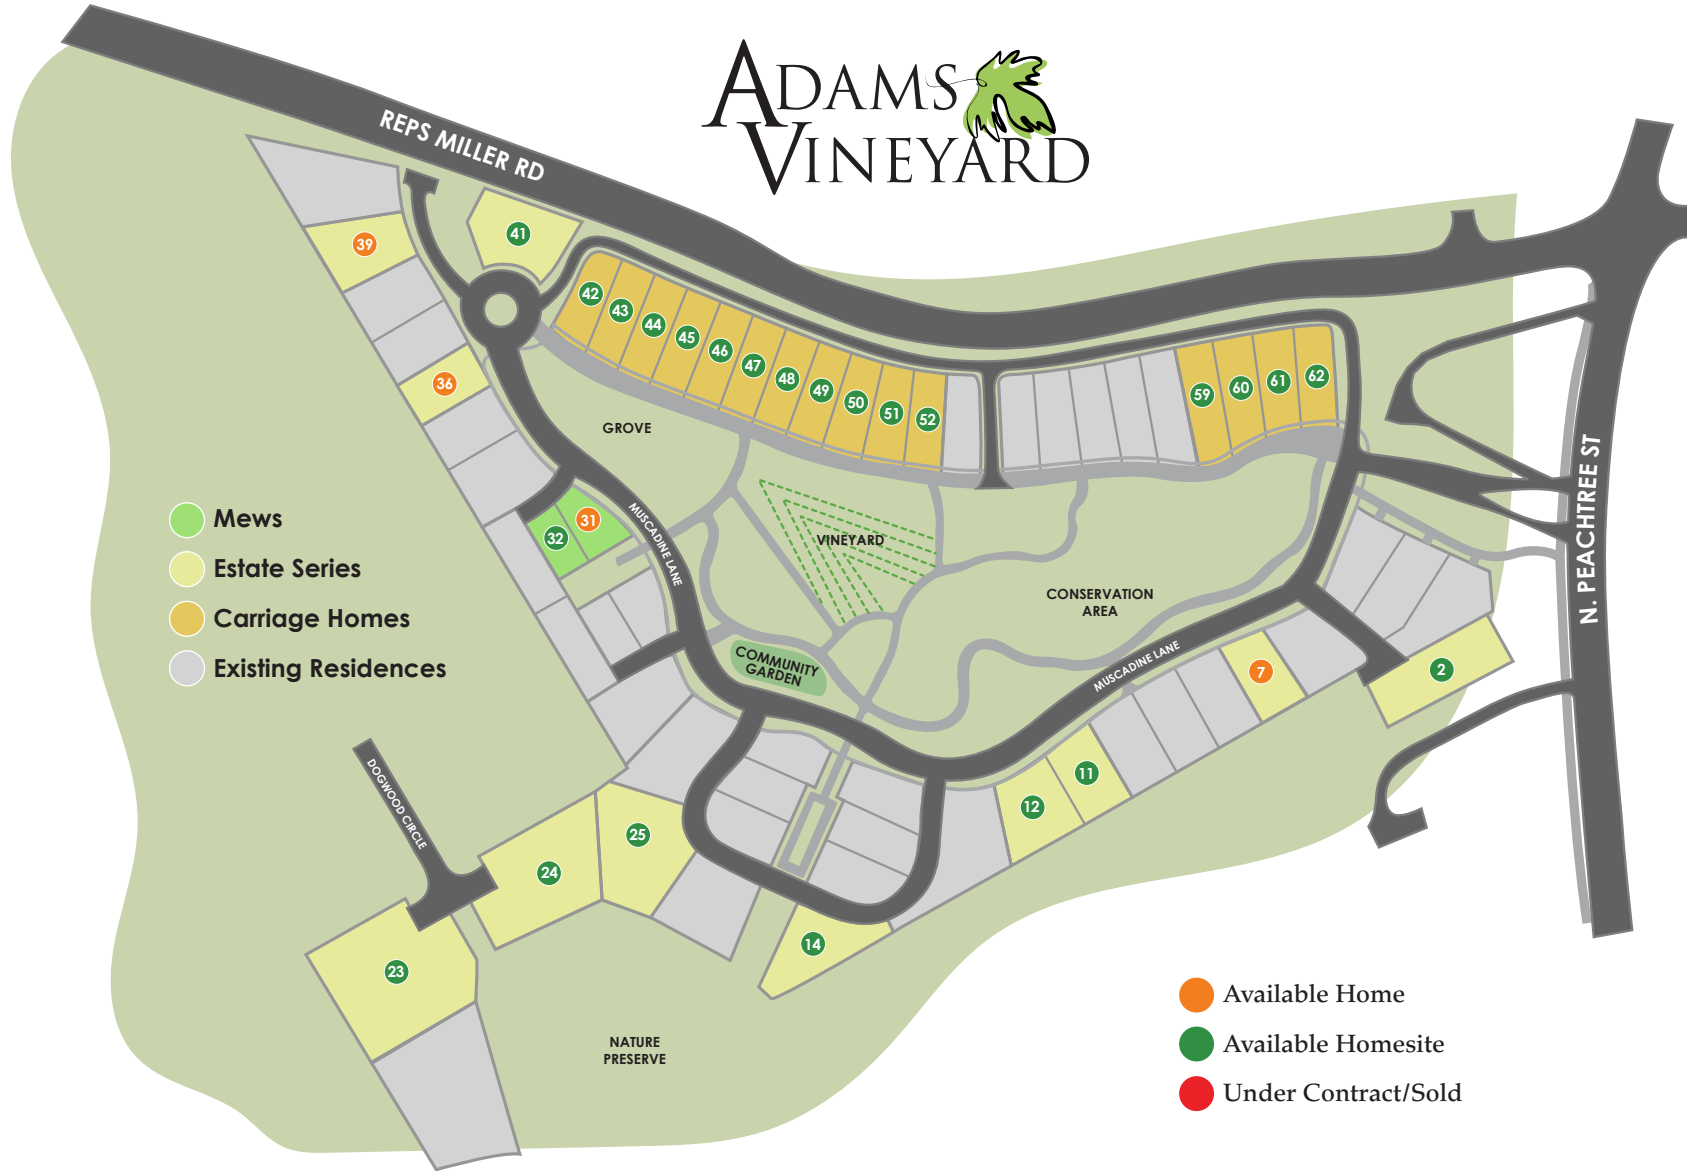

# ADAMS VINEYARD

- Mews
- Estate Series
- Carriage Homes
- Existing Residences

- Available Home
- Available Homesite
- Under Contract/Sold

PeachtreeResidential.com | 404-597-9421 | drogers@peachtreeres.com