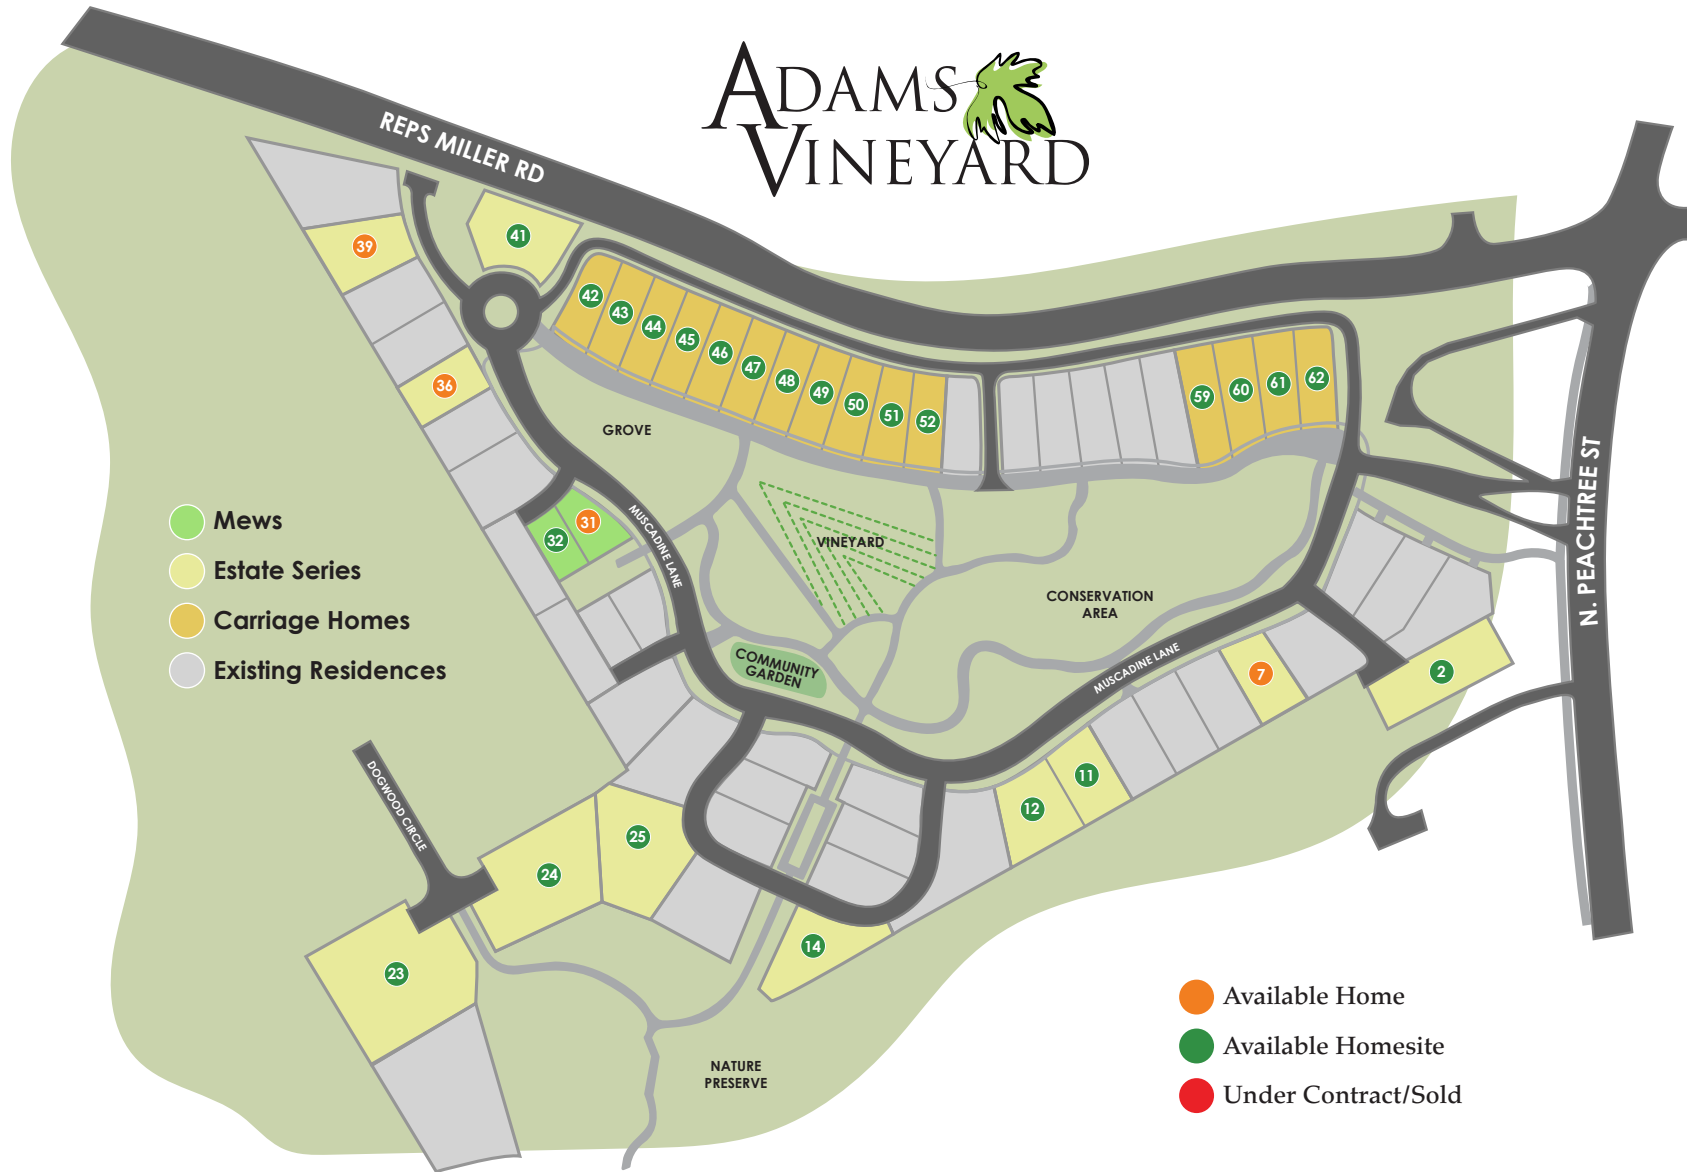

# ADAMS VINEYARD

PeachtreeResidential.com | 404-597-9421 | drogers@peachtreeres.com