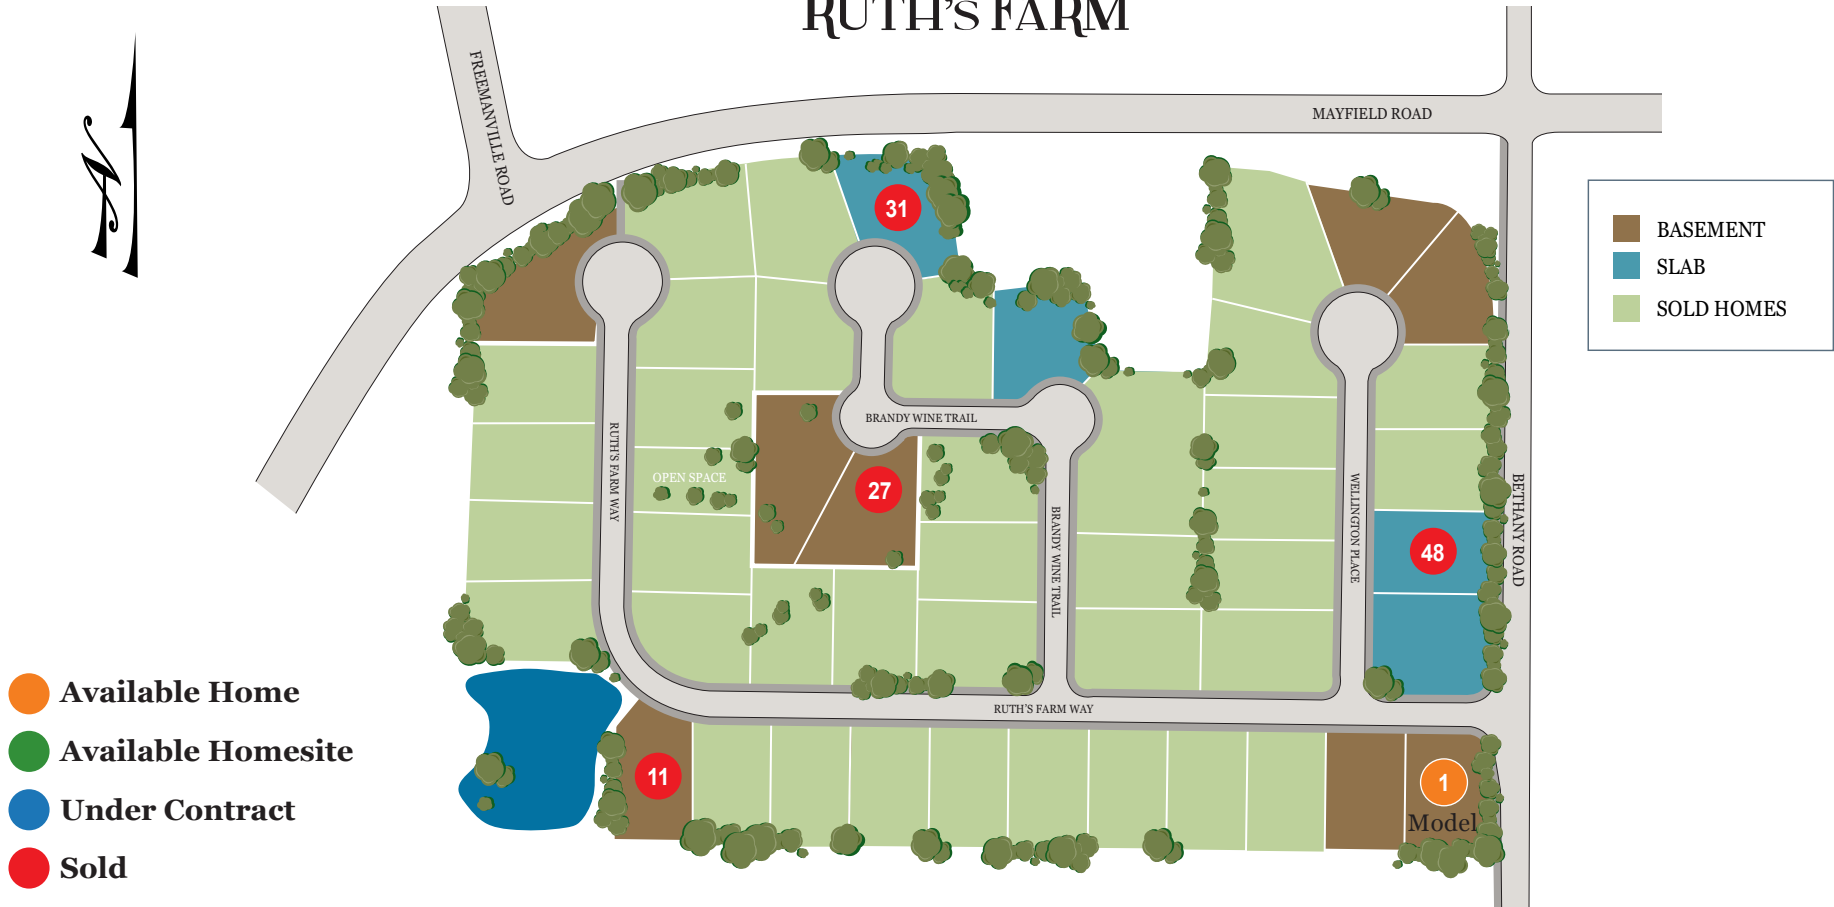

RF
RUTH'S FARM

www.PeachtreeResidential.com | 678-725-9206 | dustrud@peachtreeres.com 4/2018