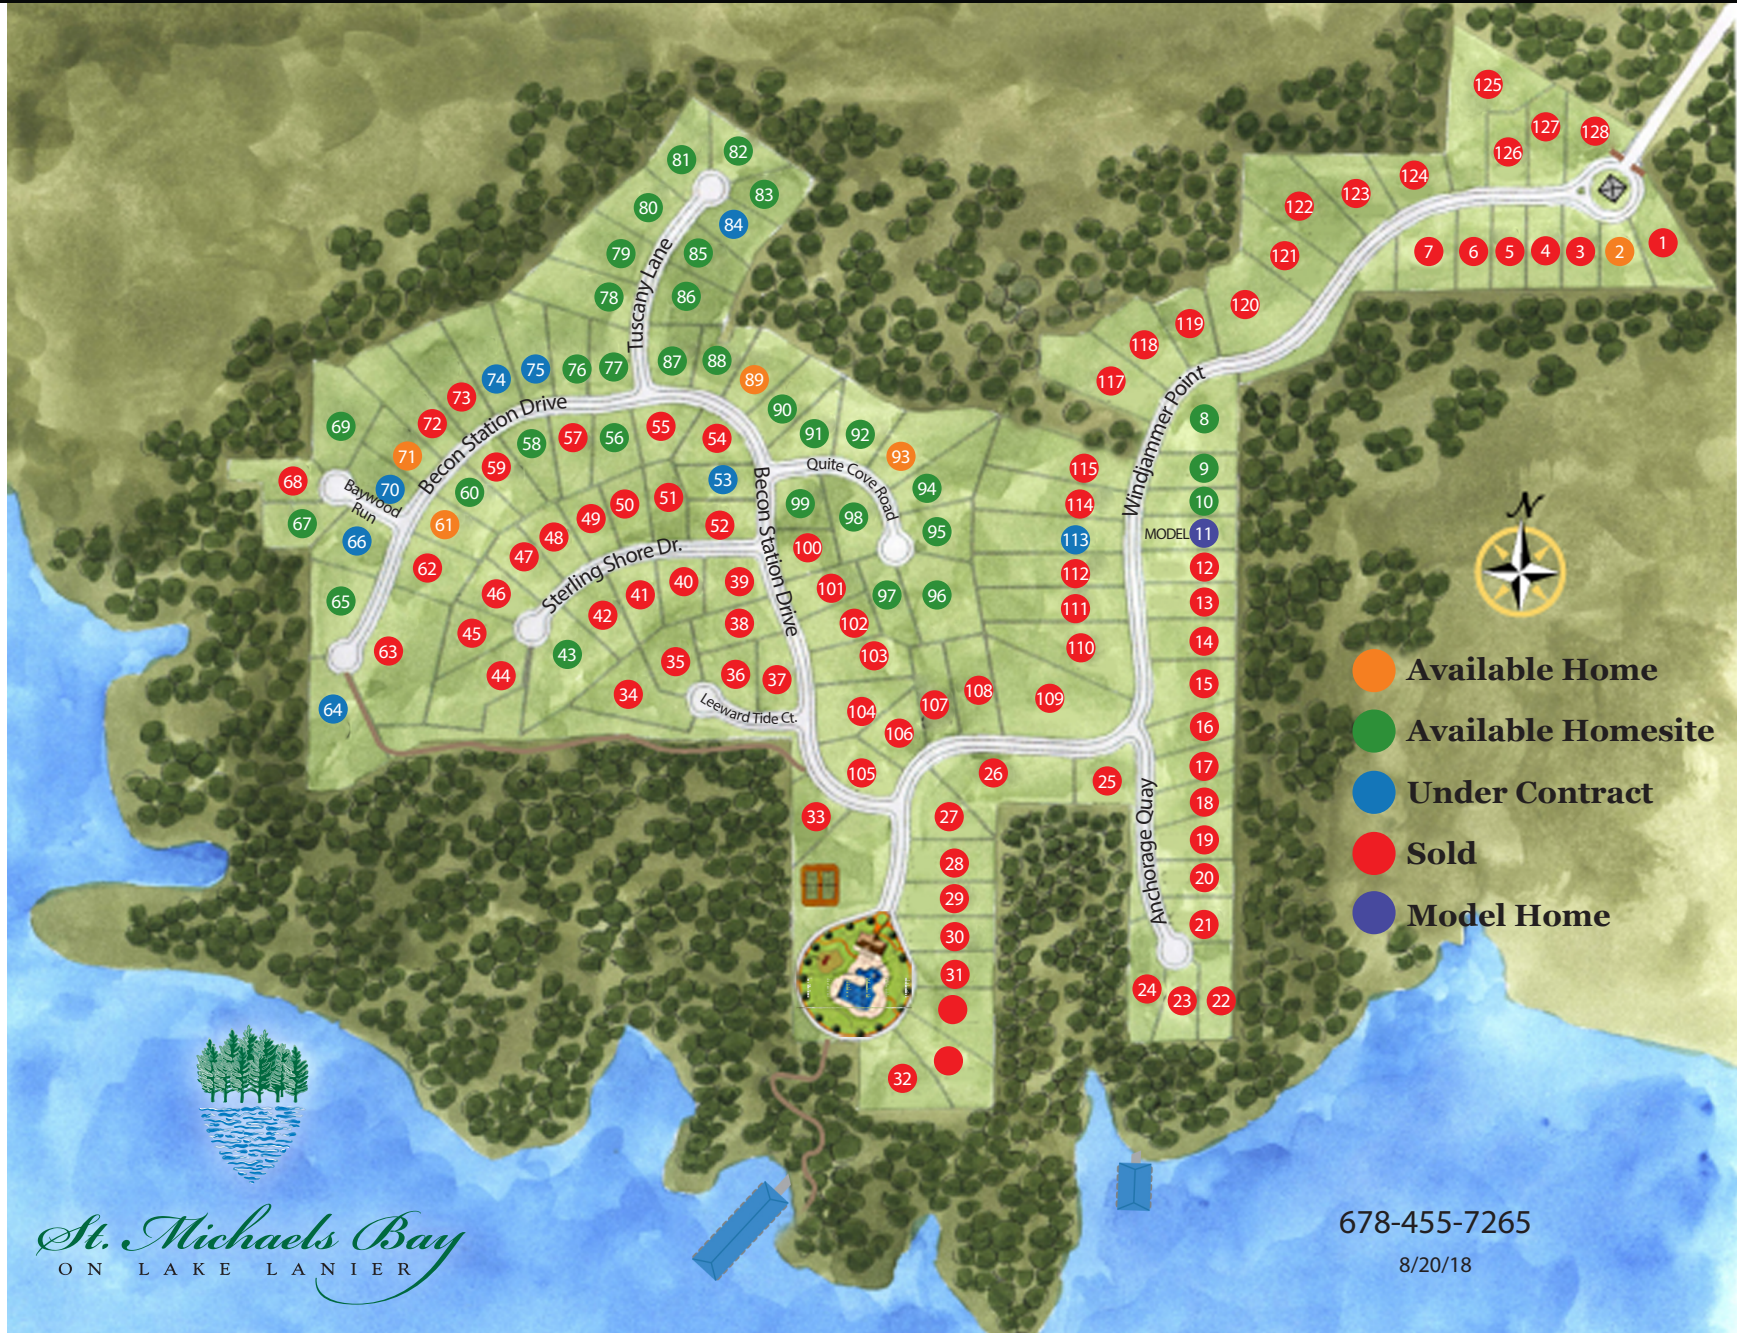

PEACHTREE RESIDENTIAL

St. Michaels Bay
ON LAKE LANIER

678-455-7265
8/20/18